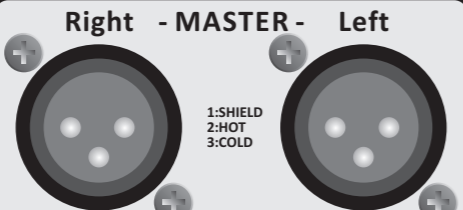

### Master

AIR INPUT

AUX SEND

CRM

CUE

Mic On

1:SHIELD  
2:HOT  
3:COLD

### 8

Line

CLEANFEED

MASTER AES/EBU

### 7

Line

Right Left